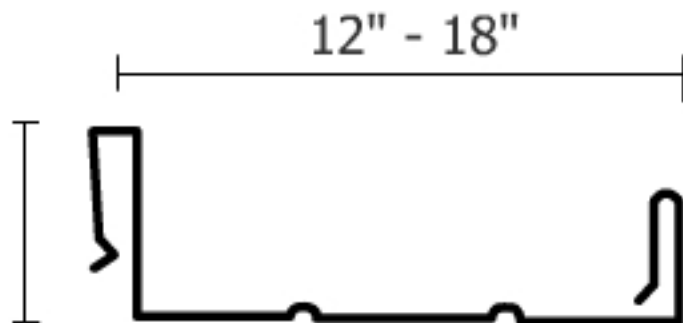

BB-S2000 1³/₄" Integral Snap-Lock

Seam

1³/₄"

12" - 18"

Panel (ribs optional)