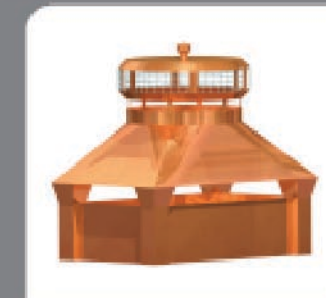

B & B Sheet Metal chimney caps form the crowning termination of a chimney. They protect the top opening by preventing rain, snow and any other material from entering the chimney as well as permitting gaseous products to escape.

C

HIMNEY

aps

4 Generations of Experience & 100 Years of Excellence

www.bbsheetmetal.com

B&B SHEET METAL CHIMNEY Caps

are engineered to enable fast, easy and secure installation. They are available in a variety of styles and sizes to meet the specifications of your job. Our chimney caps are crafted to combine functionality and architectural appeal. Each design captures a unique style to fit any commercial or residential project.

Chimney caps are
CUSTOM MADE to your length,
width and height specifications.

All American

Birdcage

Campus

Capitol

Classic

Colonial

Crown