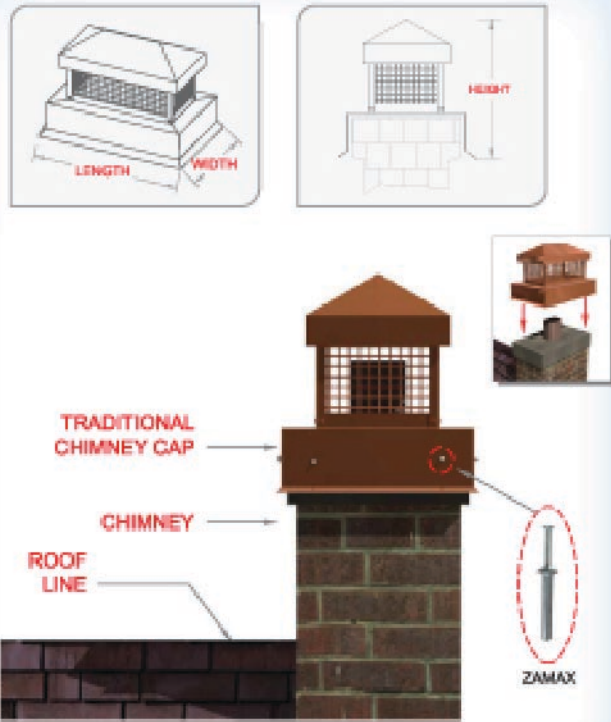

B & B Sheet Metal chimney caps form the crowning termination of a chimney. They protect the top opening by preventing rain, snow and any other material from entering the chimney as well as permitting gaseous products to escape.

C

HIMNEY

aps

4 Generations of Experience & 100 Years of Excellence

www.bbsheetmetal.com

B&B SHEET METAL CHIMNEY Caps

are engineered to enable fast, easy and secure installation. They are available in a variety of styles and sizes to meet the specifications of your job. Our chimney caps are crafted to combine functionality and architectural appeal. Each design captures a unique style to fit any commercial or residential project.

Chimney caps are
CUSTOM MADE to your length,
width and height specifications.

All American

Birdcage

Campus

Capitol

Classic

Colonial

Crown