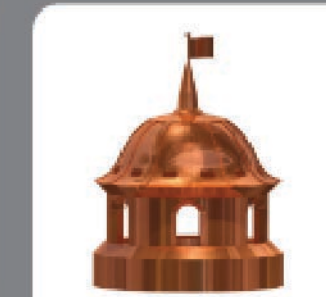

Chimney caps are
CUSTOM MADE to your length,
width and height specifications.

All American

Birdcage

Campus

Capitol

Classic

Colonial

Crown

Deluxe

Gazebo

Lighthouse

Spear

Traditional

MATERIALS

All chimney caps can be manufactured in the following materials:

- | | | | |
|---|---|---|---------------------------------|
|  | 1. Copper |  | 4. Galvanized Steel |
|  | 2. Evergreen Copper |  | 5. Lead Coated Copper |
|  | 3. Freedom Gray
(Zinc Coated Copper) |  | 6. Terne Coated Stainless Steel |