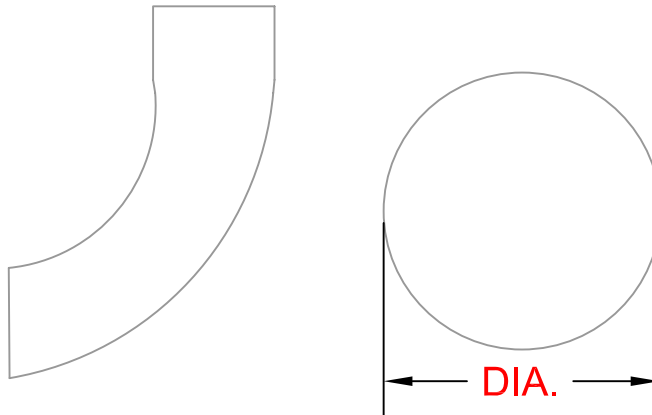

**ROUND SEAMLESS
COPPER DOWNSPOUT
ELBOW**

MATERIAL:

- COPPER 16
- BAKED ENAMEL
- GROSS WHITE .032
- BRONZE WHITE .032
- BRONZE ALUMINUM .025

DIMENSION:

[] DIAMETER

STANDARD SIZE:

DIAMETER
03"
04"

QUANTITY []

***NOTE:**

THIS TYPE OF DOWNSPOUT
ELBOW IS AVAILABLE IN
CUSTOM SIZES TO YOUR
DIMENSIONS

**ONCE THE FABRICATION BEGINS, ITEMS CAN NOT BE
RETURNED. THE DETAILS FOR THIS JOB
WERE CHECKED AND
APPROVED BY: _____**