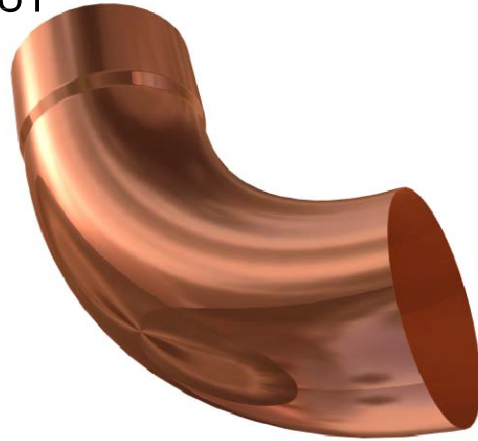

**ROUND SEAMLESS
COPPER DOWNSPOUT
ELBOW**

MATERIAL:

- COPPER 16
- BAKED ENAMEL
- GROSS WHITE .032
- BRONZE WHITE .032
- BRONZE ALUMINUM .025

DIMENSION:

[] DIAMETER

STANDARD SIZE:

DIAMETER
03"
04"

QUANTITY []

***NOTE:**

THIS TYPE OF DOWNSPOUT
ELBOW IS AVAILABLE IN
CUSTOM SIZES TO YOUR
DIMENSIONS

**ONCE THE FABRICATION BEGINS, ITEMS CAN NOT BE
RETURNED. THE DETAILS FOR THIS JOB
WERE CHECKED AND
APPROVED BY: _____**