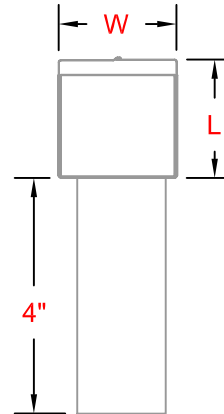

THROUGH WALL SCUPPER WITH TUBE

4" TUBE

SCUPPER RUNS
THROUGH
PARAPET WALL

PARAPET WALL
SECTION

MATERIAL:

- COPPER 16
- LEAD COATED COPPER 16
- MILL FINISH ALUMINUM .032

DIMENSION:

-]W
-]L
-]L.F.

TUBE:

-]3" DIAMETER
-]4" DIAMETER
-]CUSTOM

QUANTITY[]

STANDARD SIZE:

- W L L.F
- 04" X 04" X 18"
- 06" X 06" X 18"
- 08" X 08" X 18"

TUBE:

- 3" DIAMETER
- 4" DIAMETER

*NOTE: