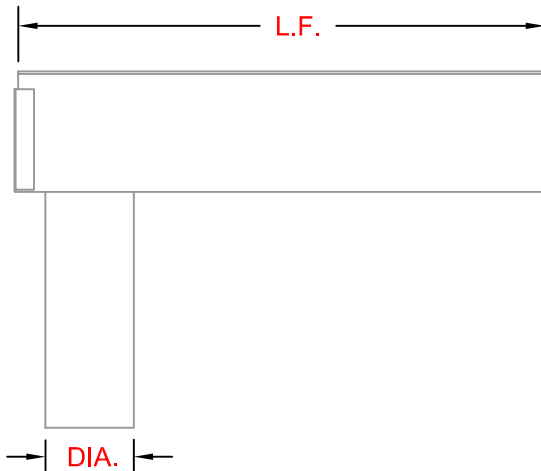

THROUGH WALL SCUPPER WITH TUBE

4" TUBE

SCUPPER RUNS
THROUGH
PARAPET WALL

PARAPET WALL
SECTION

MATERIAL:

- COPPER 16
- LEAD COATED COPPER 16
- MILL FINISH ALUMINUM .032

DIMENSION:

-]W
-]L
-]L.F.

TUBE:

-]3" DIAMETER
-]4" DIAMETER
-]CUSTOM

QUANTITY[]

STANDARD SIZE:

- W L L.F
- 04" X 04" X 18"
- 06" X 06" X 18"
- 08" X 08" X 18"

TUBE:

- 3" DIAMETER
- 4" DIAMETER

*NOTE: