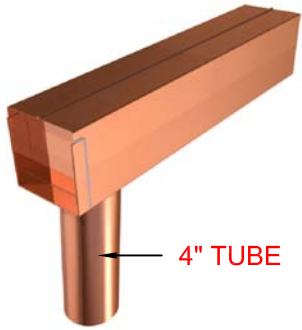

THROUGH WALL SCUPPER WITH TUBE

4" TUBE

SCUPPER RUNS
THROUGH
PARAPET WALL

PARAPET WALL
SECTION

MATERIAL:

- COPPER 16
- LEAD COATED COPPER 16
- MILL FINISH ALUMINUM .032

DIMENSION:

-]W
-]L
-]L.F.

TUBE:

-]3" DIAMETER
-]4" DIAMETER
-]CUSTOM

QUANTITY[]

STANDARD SIZE:

- W L L.F
- 04" X 04" X 18"
- 06" X 06" X 18"
- 08" X 08" X 18"

TUBE:

- 3" DIAMETER
- 4" DIAMETER

*NOTE: