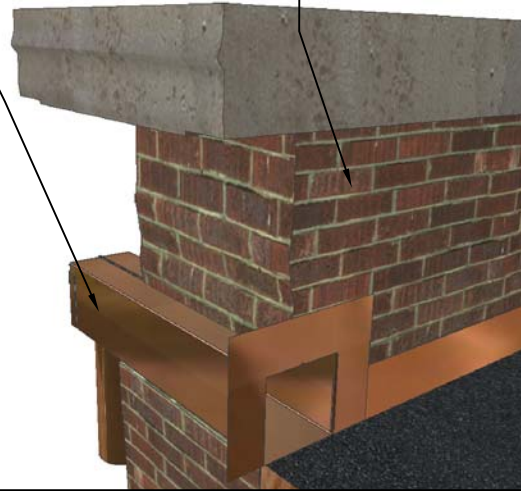

THROUGH WALL SCUPPER WITH TUBE

4" TUBE

SCUPPER RUNS
THROUGH
PARAPET WALL

PARAPET WALL
SECTION

MATERIAL:

- COPPER 16
- LEAD COATED COPPER 16
- MILL FINISH ALUMINUM .032

DIMENSION:

-]W
-]L
-]L.F.

TUBE:

-]3" DIAMETER
-]4" DIAMETER
-]CUSTOM

QUANTITY[]

STANDARD SIZE:

- W L L.F
- 04" X 04" X 18"
- 06" X 06" X 18"
- 08" X 08" X 18"

TUBE:

- 3" DIAMETER
- 4" DIAMETER

*NOTE: