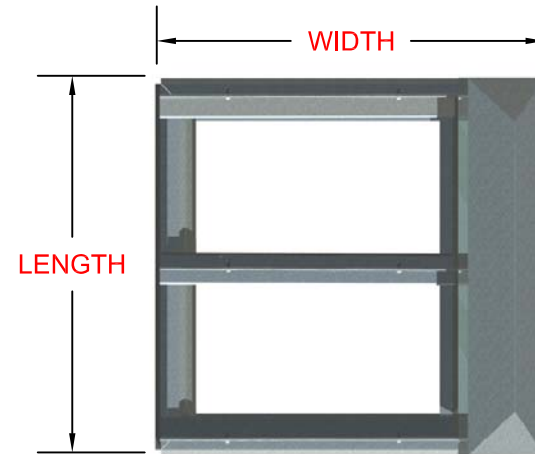

FLAT VENTED SKYLIGHT

4 Generations of Experience & 100 Years of Excellence

25-40 50 TH AVE.
 LIC, NY 11101
 P 718 433 2501
 F 718 433 2709
 info@bbsheetmetal.com
 www.bbsheetmetal.com

COMPANY:	DATE:
INVOICE: PO#:	DRAWING #: SSR-03
PROJECT:	PAGE(S): 1 OF 2
INSTALLATION INSTRUCTION:	DRAWING BY: NELSON SUT HO
OTHER:	APPROVED BY: BOBBY BASCHNAGEL