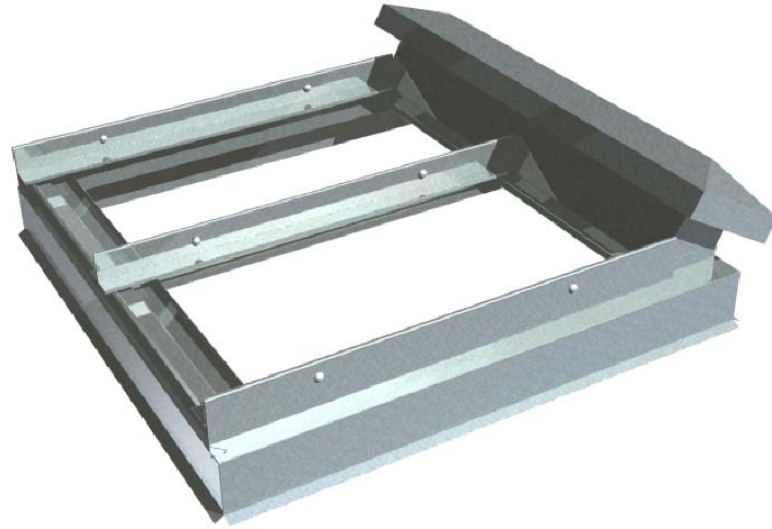

FLAT VENTED SKYLIGHT

4 Generations of Experience & 100 Years of Excellence

25-40 50 TH AVE.
 LIC, NY 11101
 P 718 433 2501
 F 718 433 2709
 info@bbsheetmetal.com
 www.bbsheetmetal.com

COMPANY:	DATE:
INVOICE: PO#:	DRAWING #: SSR-03
PROJECT:	PAGE(S): 1 OF 2
INSTALLATION INSTRUCTION:	DRAWING BY: NELSON SUT HO
OTHER:	APPROVED BY: BOBBY BASCHNAGEL