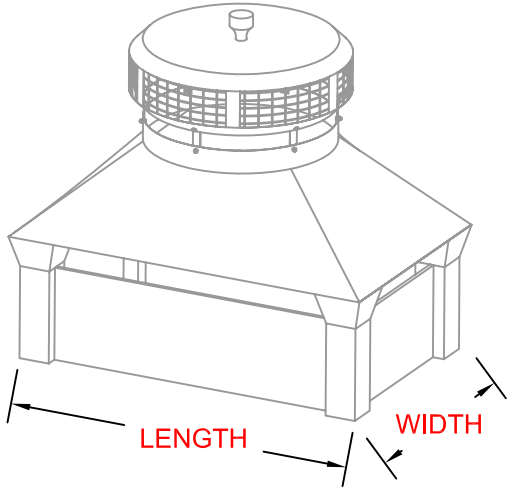

CROWN CHIMNEY CAP

CHIMNEY

ZAMAX

MATERIAL:

- [] COPPER []16 []20
- [] FREEDOM GRAY []16 []20
- [] LEAD COATED COPPER []16 []20
- [] EVERGREEN COPPER []16 []20
- [] GALVANIZED STEEL []24 []26
- [] TERNE COATED STAINLESS STEEL **26**

DIMENSION:

- [] LENGTH
- [] WIDTH
- [] HEIGHT

QUANTITY[]

***NOTE:**
THE HEIGHT OF THIS CHIMNEY CAP COMES IN STANDARD 30". IT ALSO CAN BE CUSTOMIZED.

ONCE THE FABRICATION BEGINS, ITEMS CAN NOT BE RETURNED. THE DETAILS FOR THIS JOB WERE CHECKED AND APPROVED BY: _____