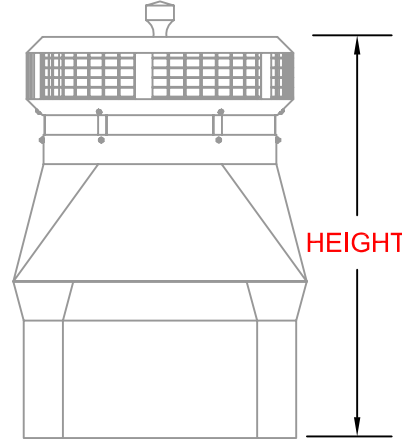

CROWN CHIMNEY CAP

CHIMNEY

ZAMAX

MATERIAL:

- [] COPPER []16 []20
- [] FREEDOM GRAY []16 []20
- [] LEAD COATED COPPER []16 []20
- [] EVERGREEN COPPER []16 []20
- [] GALVANIZED STEEL []24 []26
- [] TERNE COATED STAINLESS STEEL **26**

DIMENSION:

- [] LENGTH
- [] WIDTH
- [] HEIGHT

QUANTITY[]

***NOTE:**
THE HEIGHT OF THIS CHIMNEY CAP COMES IN STANDARD 30". IT ALSO CAN BE CUSTOMIZED.

ONCE THE FABRICATION BEGINS, ITEMS CAN NOT BE RETURNED. THE DETAILS FOR THIS JOB WERE CHECKED AND APPROVED BY: _____