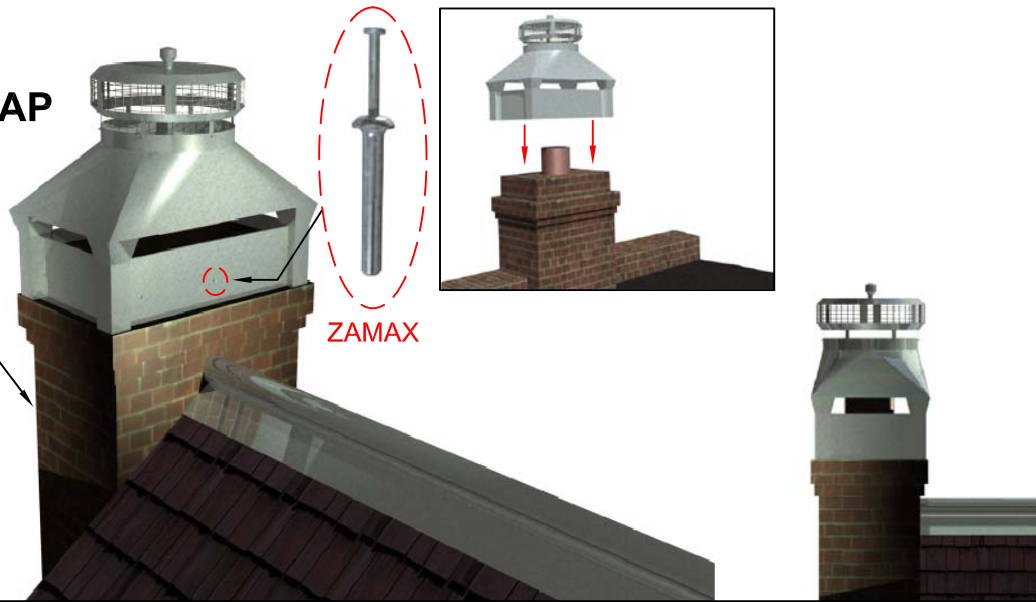

CROWN CHIMNEY CAP

CHIMNEY

ZAMAX

MATERIAL:

- [] COPPER []16 []20
- [] FREEDOM GRAY []16 []20
- [] LEAD COATED COPPER []16 []20
- [] EVERGREEN COPPER []16 []20
- [] GALVANIZED STEEL []24 []26
- [] TERNE COATED STAINLESS STEEL **26**

DIMENSION:

- [] LENGTH
- [] WIDTH
- [] HEIGHT

QUANTITY[]

***NOTE:**
THE HEIGHT OF THIS CHIMNEY CAP COMES IN STANDARD 30". IT ALSO CAN BE CUSTOMIZED.

ONCE THE FABRICATION BEGINS, ITEMS CAN NOT BE RETURNED. THE DETAILS FOR THIS JOB WERE CHECKED AND APPROVED BY: _____