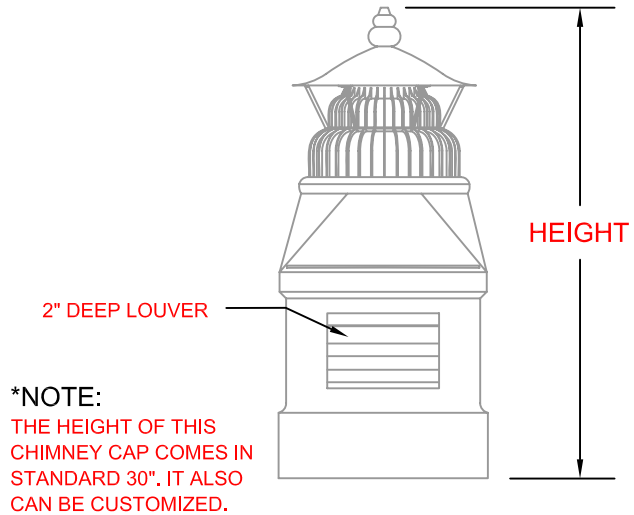

BIRD CAGE CHIMNEY CAP

MATERIAL:

- [] COPPER []16 []20
- [] FREEDOM GRAY []16 []20
- [] LEAD COATED COPPER []16 []20
- [] EVERGREEN COPPER []16 []20
- [] GALVANIZED STEEL []24 []26
- [] TERNE COATED STAINLESS STEEL **26**

DIMENSION:

- [] LENGTH
- [] WIDTH
- [] HEIGHT

QUANTITY []

***NOTE:**
THE HEIGHT OF THIS
CHIMNEY CAP COMES IN
STANDARD 30". IT ALSO
CAN BE CUSTOMIZED.

ONCE THE FABRICATION BEGINS, ITEMS CAN NOT BE RETURNED. THE DETAILS FOR THIS JOB WERE CHECKED AND APPROVED BY: _____