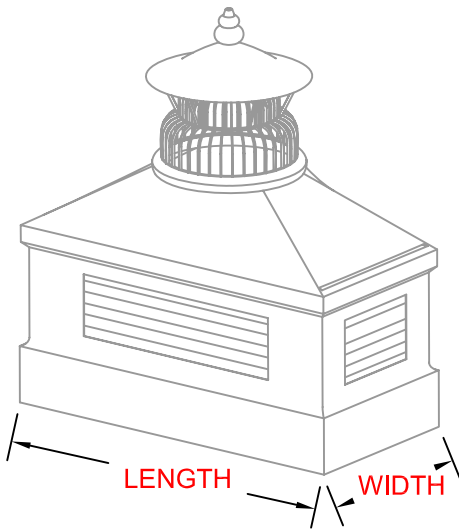

BIRD CAGE CHIMNEY CAP

MATERIAL:

- [] COPPER []16 []20
- [] FREEDOM GRAY []16 []20
- [] LEAD COATED COPPER []16 []20
- [] EVERGREEN COPPER []16 []20
- [] GALVANIZED STEEL []24 []26
- [] TERNE COATED STAINLESS STEEL **26**

DIMENSION:

- [] LENGTH
- [] WIDTH
- [] HEIGHT

QUANTITY []

***NOTE:**
THE HEIGHT OF THIS
CHIMNEY CAP COMES IN
STANDARD 30". IT ALSO
CAN BE CUSTOMIZED.

ONCE THE FABRICATION BEGINS, ITEMS CAN NOT BE RETURNED. THE DETAILS FOR THIS JOB WERE CHECKED AND APPROVED BY: _____