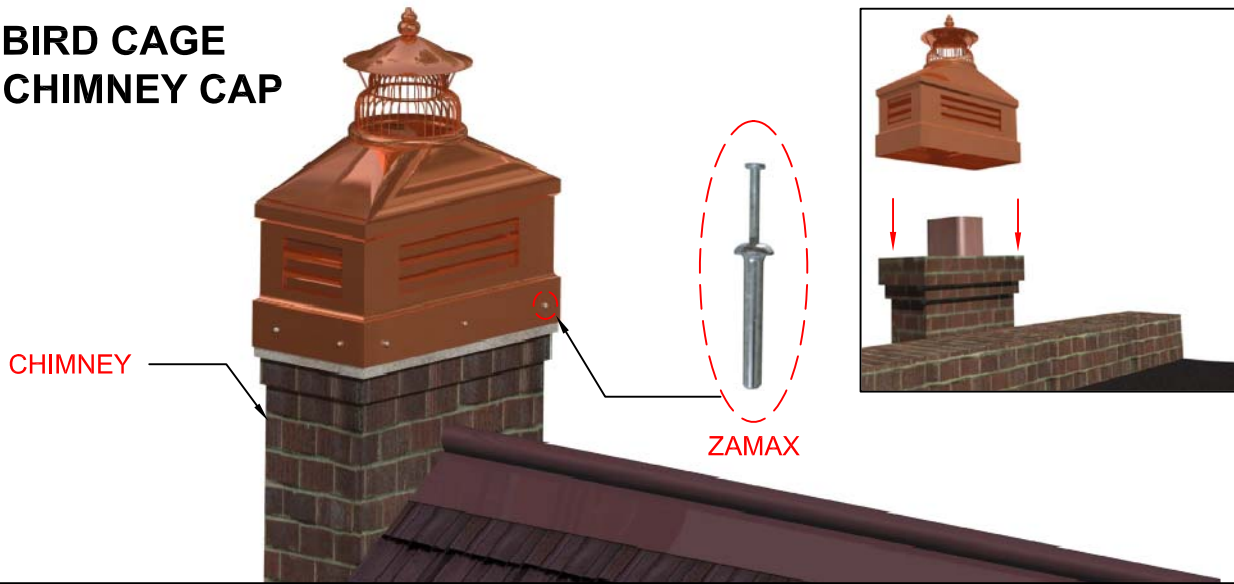

BIRD CAGE CHIMNEY CAP

MATERIAL:

- [] COPPER []16 []20
- [] FREEDOM GRAY []16 []20
- [] LEAD COATED COPPER []16 []20
- [] EVERGREEN COPPER []16 []20
- [] GALVANIZED STEEL []24 []26
- [] TERNE COATED STAINLESS STEEL **26**

DIMENSION:

- [] LENGTH
- [] WIDTH
- [] HEIGHT

QUANTITY []

***NOTE:**
THE HEIGHT OF THIS
CHIMNEY CAP COMES IN
STANDARD 30". IT ALSO
CAN BE CUSTOMIZED.

ONCE THE FABRICATION BEGINS, ITEMS CAN NOT BE RETURNED. THE DETAILS FOR THIS JOB WERE CHECKED AND APPROVED BY: _____