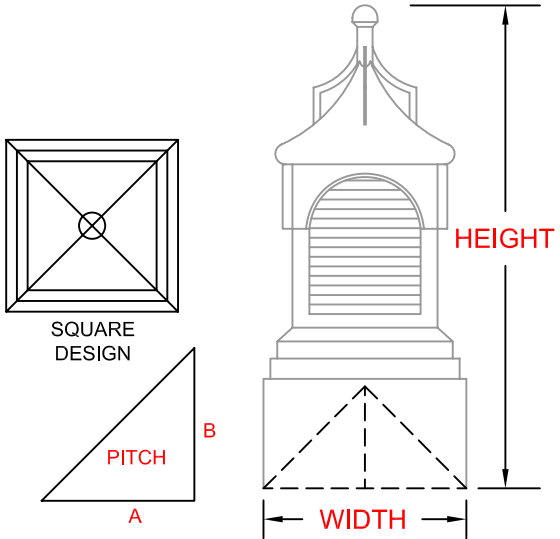

CAESAR CUPOLA

*SHOWN ON GABLE ROOF

ROOF LINE

CUPOLA WITH LOUVER

CUPOLA WITH GLASS

***NOTE:**
THIS TYPE OF CUPOLA IS DESIGNED FOR MOST COMMON TYPES OF ROOFS.

***NOTE:**
THE STANDARD SIZE OF THIS CUPOLA IS 21 X 48".

MATERIAL:

- COPPER 16 20
- LEAD COATED COPPER 16 20
- PATINA COPPER 16 20

GLASS TYPE:

- LOUVER
- 1" BRONZE INSULATED UNIT
- 1" LOW E INSULATED UNIT
- 1" WHITE LAMINATED SAFET
- 1/4" DIAMOND CLEAR WIRE
- 1/4" SQUARE HAMMER WIRE
- 1/4" LAMINATED SAFETY
- 1/4" WHITE LAMINATED SAFE

DIMENSION:

- WIDTH
- HEIGHT
- PITCH**
- A B
- QUANTITY[]

***NOTE:**
ALL CUPOLAS AVAILABLE IN CUSTOM SIZES TO YOUR DIMENSIONS. GLASSES AND LOUVERS CAN ALSO BE CUSTOMIZED BASE ON THE CUSTOM SIZES OF THE CUPOLAS