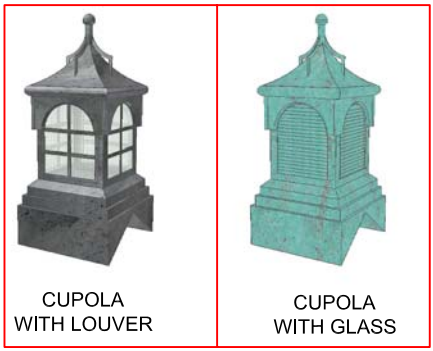

CAESAR CUPOLA

*SHOWN ON GABLE ROOF

ROOF LINE

CUPOLA WITH LOUVER

CUPOLA WITH GLASS

***NOTE:**
THIS TYPE OF CUPOLA IS DESIGNED FOR MOST COMMON TYPES OF ROOFS.

***NOTE:**
THE STANDARD SIZE OF THIS CUPOLA IS 21 X 48".

MATERIAL:

- COPPER 16 20
- LEAD COATED COPPER 16 20
- PATINA COPPER 16 20

GLASS TYPE:

- LOUVER
- 1" BRONZE INSULATED UNIT
- 1" LOW E INSULATED UNIT
- 1" WHITE LAMINATED SAFET
- 1/4" DIAMOND CLEAR WIRE
- 1/4" SQUARE HAMMER WIRE
- 1/4" LAMINATED SAFETY
- 1/4" WHITE LAMINATED SAFE