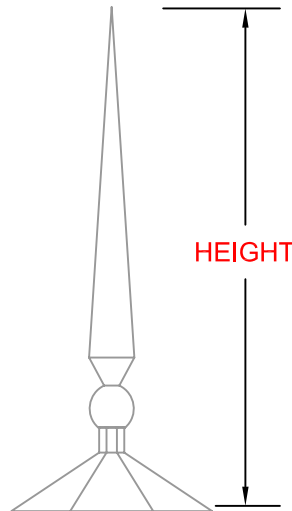

JUNO FINIAL

MATERIAL:

16 OZ COPPER

DIMENSION:

[] DIAMETER
 [] HEIGHT

QUANTITY []

*NOTE:

THIS TYPE OF FINIAL IS DESIGNED FOR THE MOST COMMON ROOFS.

THE STANDARD HIEGHT OF THIS FINIAL IS 60". IT ALSO CAN BE CUSTOMIZED.

TOP VIEW

ONCE THE FABRICATION BEGINS, ITEMS CAN NOT BE RETURNED. THE DETAILS FOR THIS JOB WERE CHECKED AND APPROVED BY: _____

B & B SALES REP