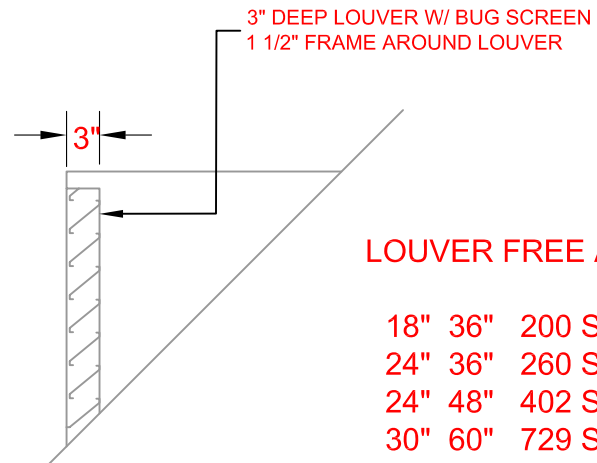

ARCH TOP LOUVER / DORMER

DIMENSIONS AVAILABLE:

W	H	LOUVER DEPTH
18"	36"	3"
24"	36"	3"
24"	48"	3"
30"	60"	3"
36"	60"	3"

LOUVER FREE AREA:

18"	36"	200 SQ.IN.
24"	36"	260 SQ.IN.
24"	48"	402 SQ.IN.
30"	60"	729 SQ.IN.
36"	60"	890 SQ.IN.