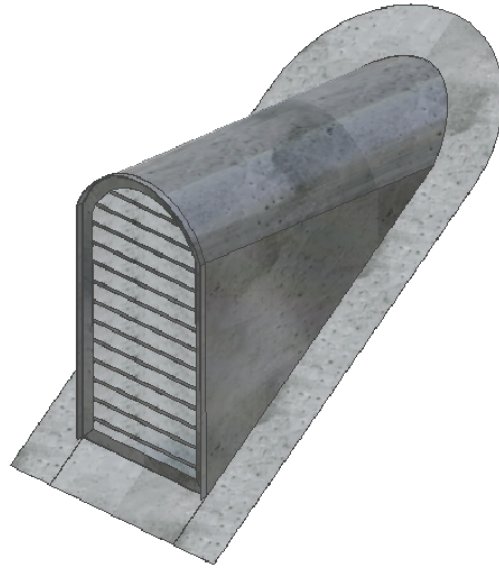

ARCH TOP LOUVER / DORMER

DIMENSIONS AVAILABLE:

W	H	LOUVER DEPTH
18"	36"	3"
24"	36"	3"
24"	48"	3"
30"	60"	3"
36"	60"	3"

LOUVER FREE AREA:

18"	36"	200 SQ.IN.
24"	36"	260 SQ.IN.
24"	48"	402 SQ.IN.
30"	60"	729 SQ.IN.
36"	60"	890 SQ.IN.

PO#:

DSRL/D-01

1 OF 2

NELSON SUT HO

BOBBY BASCHNAGEL