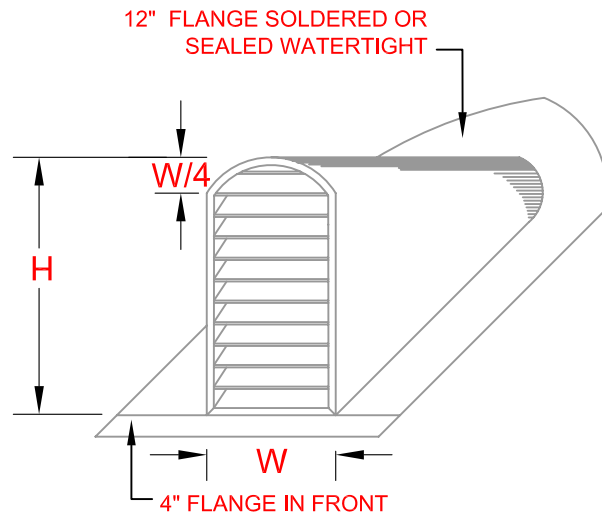

ARCH TOP LOUVER / DORMER

DIMENSIONS AVAILABLE:

W	H	LOUVER DEPTH
18"	36"	3"
24"	36"	3"
24"	48"	3"
30"	60"	3"
36"	60"	3"

LOUVER FREE AREA:

18"	36"	200 SQ.IN.
24"	36"	260 SQ.IN.
24"	48"	402 SQ.IN.
30"	60"	729 SQ.IN.
36"	60"	890 SQ.IN.

PO#:

DSRL/D-01

1 OF 2

NELSON SUT HO

BOBBY BASCHNAGEL