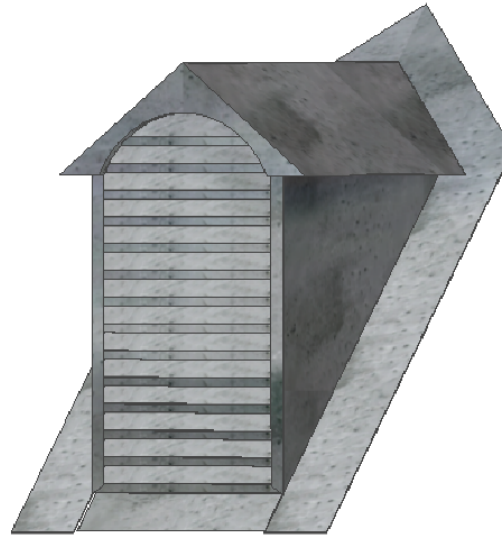

# DOG HOUSE LOUVER/DORMER

## DIMENSIONS AVAILABLE:

W	H	LOUVER DEPTH
18"	36"	3"
24"	36"	3"
24"	48"	3"
30"	60"	3"
36"	60"	3"