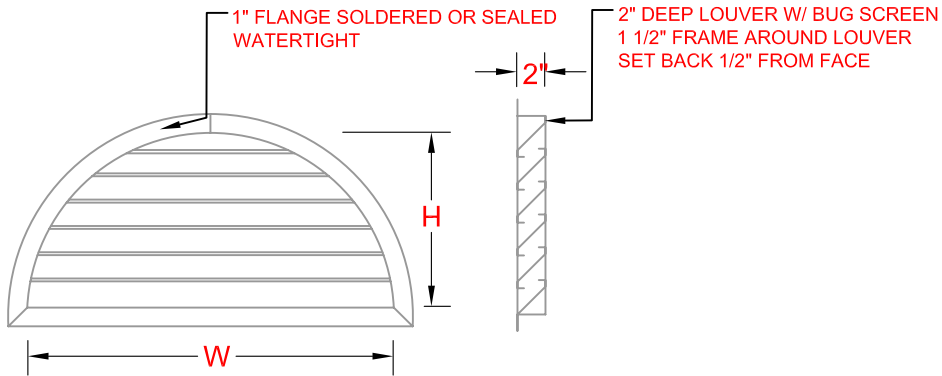

HALF ROUND WALL LOUVER

DIMENSIONS AVAILABLE:

W	H	FREE AREA
24"	9"	28 SQ.IN.
36"	12"	73 SQ.IN.
48"	15"	125 SQ.IN.

HALF ROUND WALL LOUVER
WITH FLUSH FLANGE

HALF ROUND WALL LOUVER
NO FLANGE

25-40 50 TH AVE.
LIC, NY 11101
P 718 433 2501
F 718 433 2709
info@bbsheetmetal.com
www.bbsheetmetal.com