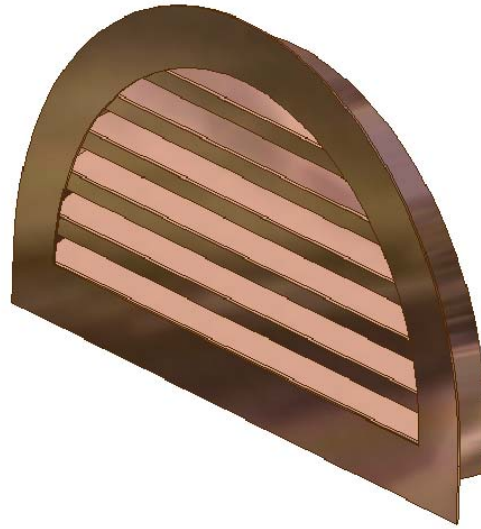

HALF ROUND WALL LOUVER

DIMENSIONS AVAILABLE:

W	H	FREE AREA
24"	9"	28 SQ.IN.
36"	12"	73 SQ.IN.
48"	15"	125 SQ.IN.

HALF ROUND WALL LOUVER
WITH FLUSH FLANGE

HALF ROUND WALL LOUVER
NO FLANGE

25-40 50 TH AVE.
LIC, NY 11101
P 718 433 2501
F 718 433 2709
info@bbsheetmetal.com
www.bbsheetmetal.com