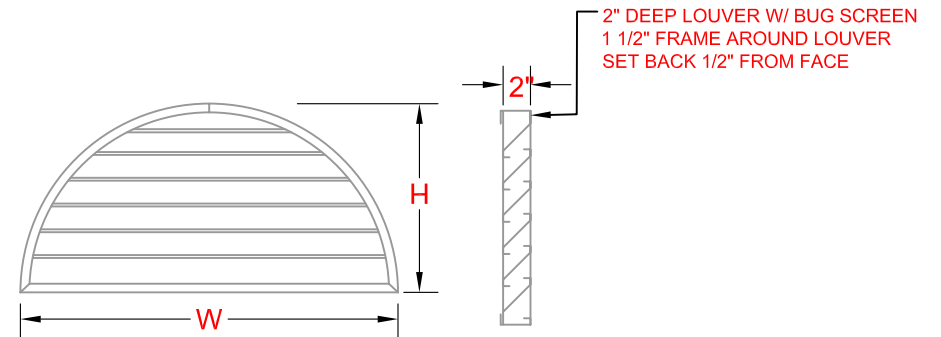

HALF ROUND WALL LOUVER

DIMENSIONS AVAILABLE:

W	H	FREE AREA
24"	9"	28 SQ.IN.
36"	12"	73 SQ.IN.
48"	15"	125 SQ.IN.

HALF ROUND WALL LOUVER
WITH FLUSH FLANGE

HALF ROUND WALL LOUVER
NO FLANGE

25-40 50 TH AVE.
LIC, NY 11101
P 718 433 2501
F 718 433 2709
info@bbsheetmetal.com
www.bbsheetmetal.com